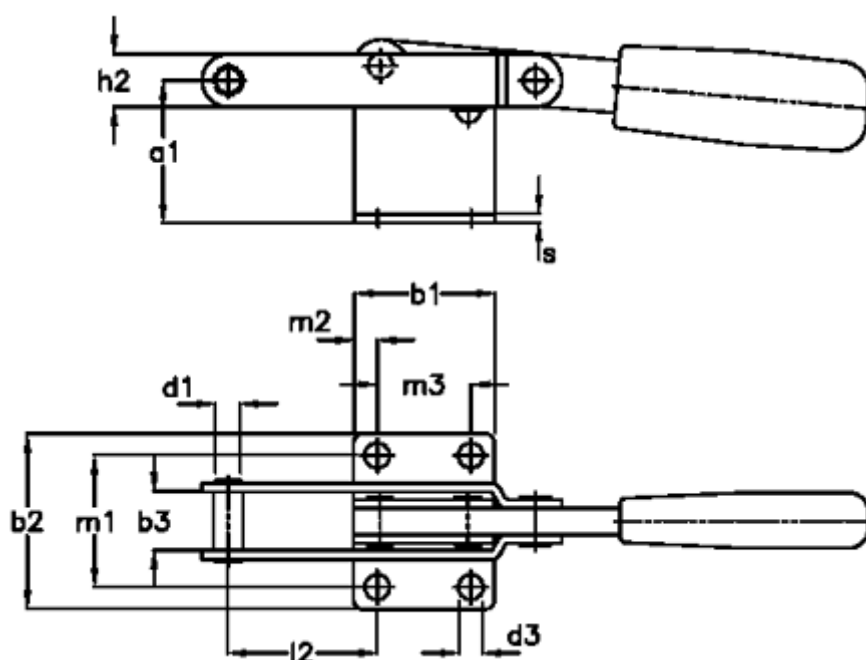

Article number: 201333059

Description: E+G Klee hook clamp GN 850-200-T
with pulling plunger

Measures

a1 = 37	h1	= 49.0	m3	= 19.0
a2 = 29	h2	= 16	r1	= 102
b1 = 35	Holding force N	= 2000	r2	= 5
b2 = 45	l1	= 202	s	= 3
b3 = 18	l2	= 51	Size	= 200
d1 = 10	l3	= 93.0	w1	= 100
d2 = 8	m1	= 32.0	w2 adjustable range	= 20
d3 = 6.5	m2	= 8.0		